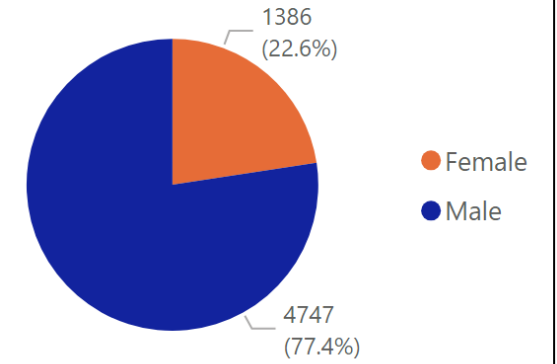

**College of Engineering
Enrollment Breakdown - Fall Semester 2023**

By Class Level, Gender, & Ethnicity

**Total FS 23 Enrollment
6133**

Gender - FS 2023

Class Level - FS 2023

Enrollment by Ethnicity - FS 2023

Ethnicity

- 2+ Races
- Am. Indian/Alaskan Nat
- Asian
- Black
- Hispanic/Latino
- International
- Nat. Hawaiian/Other Pac Isl
- Not Specified
- White