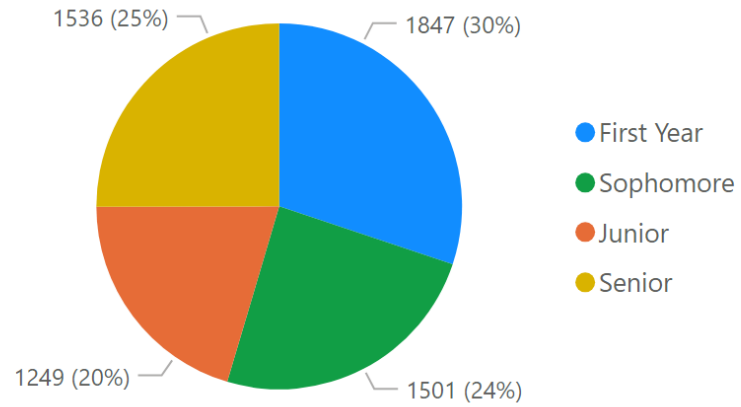

**College of Engineering
Enrollment Breakdown - Fall Semester 2023**

By Class Level, Gender, & Ethnicity

**Total FS 23 Enrollment
6133**

Gender - FS 2023

Class Level - FS 2023

Enrollment by Ethnicity - FS 2023

Ethnicity

- 2+ Races
- Am. Indian/Alaskan Nat
- Asian
- Black
- Hispanic/Latino
- International
- Nat. Hawaiian/Other Pac Isl
- Not Specified
- White